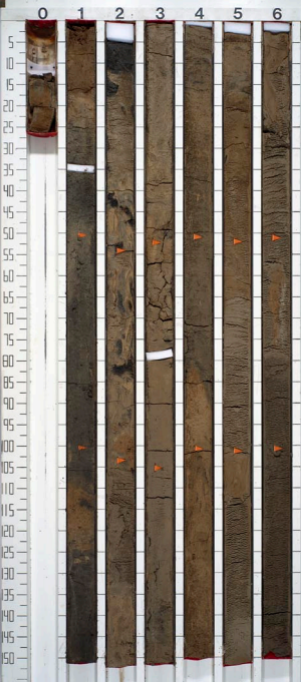

LEG 21 SITE 205 HOLE CORE 5

THIS CORE WAS  
REPHOTOGRAPHED  
IN 1985