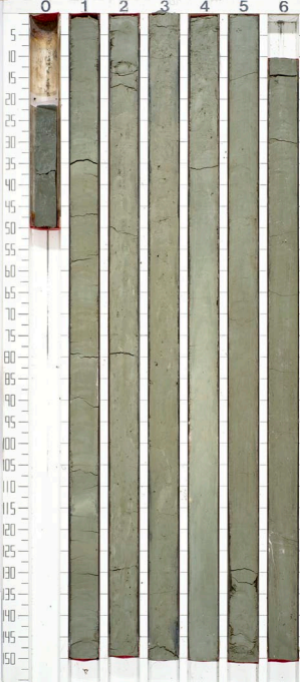

LEG 24  
SITE 234  
HOLE

CORE 7

THIS CORE WAS  
REPHOTOGRAPHED  
IN 1986