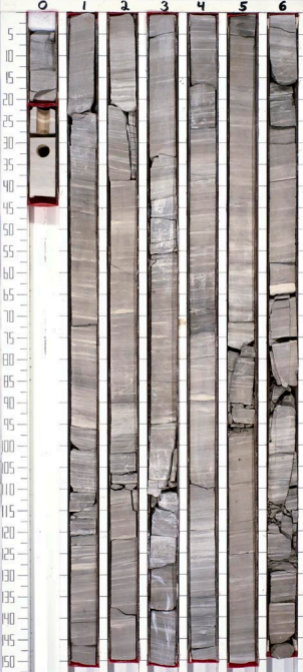

LEG 39

SITE 356 HOLE

CORE 43

THIS CORE WAS  
RE-PHOTODUPLICATIONED  
IN 1984