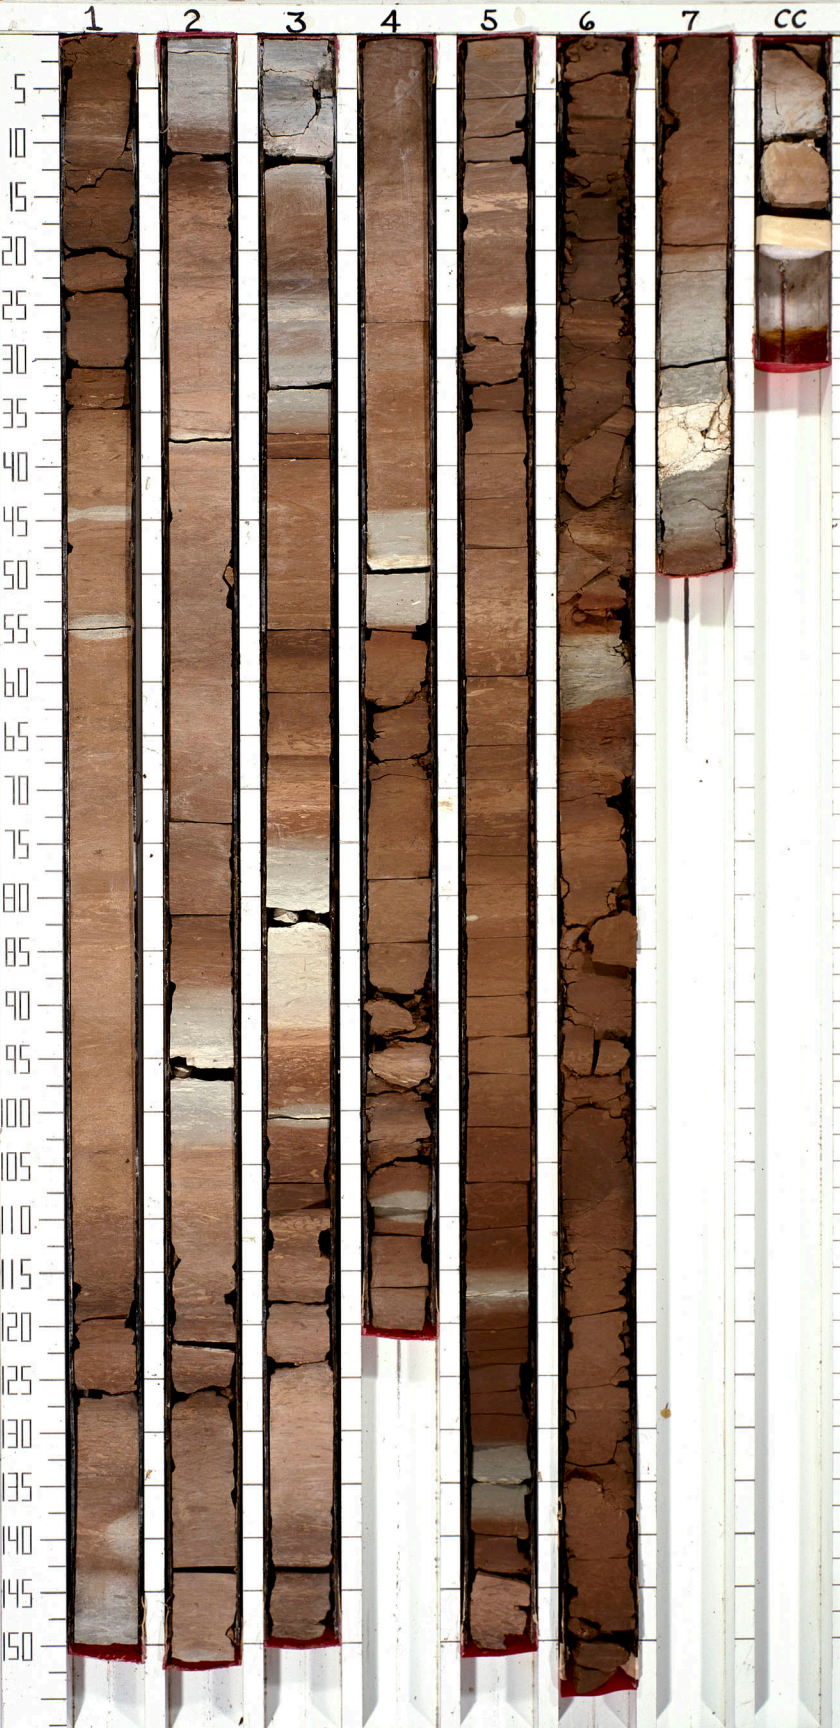

**LEG 47 B SITE 398 HOLE D CORE 40**

THIS CORE WAS  
RE-PHOTOGRAPHED  
IN 1984