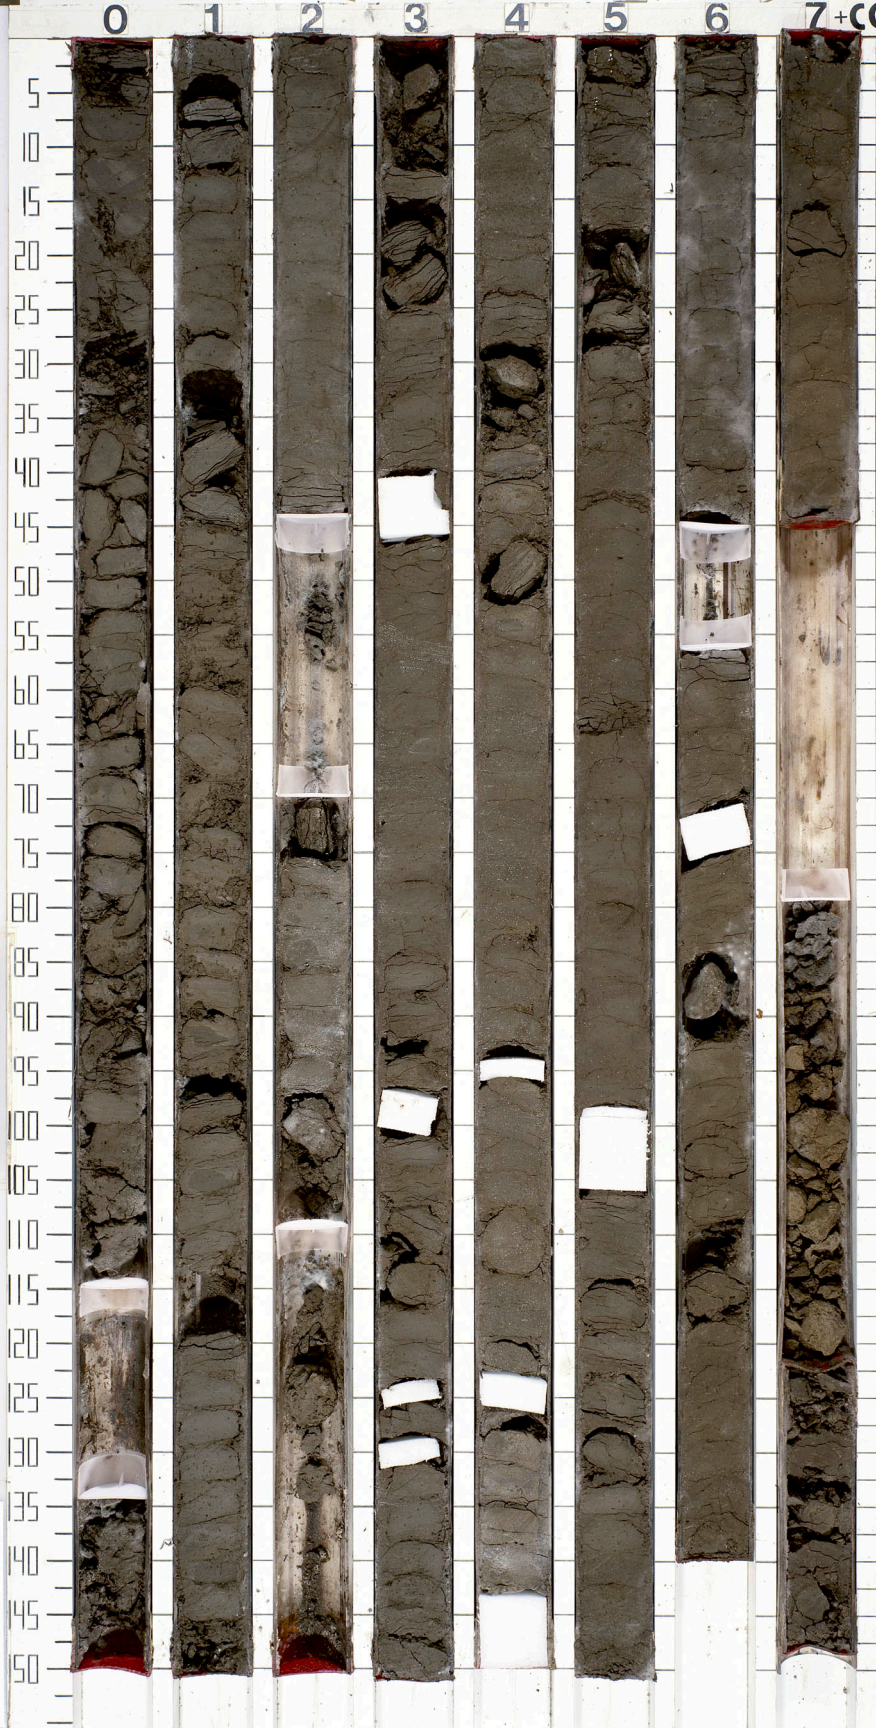

LEG 64
SITE 481
HOLE A
CORE 25

THIS CORE WAS
REPHOTOGRAPHED
IN 1987